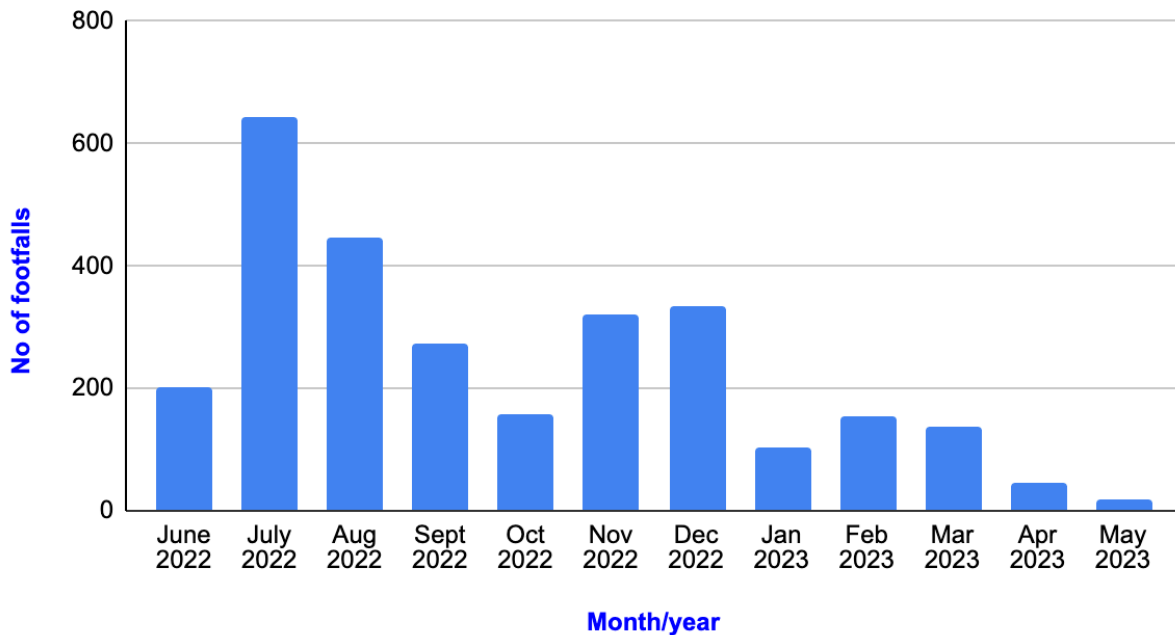

Mrs A V N College Visakhapatnam

4.2.1 Library is automated using Integrated Library Management System (ILMS)

Additional Information

Library usage footfalls are presented in the graph. In graph 1, the number of footfalls in the academic year 2022-23, are shown. In graph 2, The footfalls of last five years are shown in figure 2. The recorded footfalls are nil during the corona period 2020-21. Less number of footfalls recorded during the 2021-22 because of the effect of CORONA.

No of footfalls vs. Month/year 2022-23

Graph 1

Library usage footfalls

Graph 2