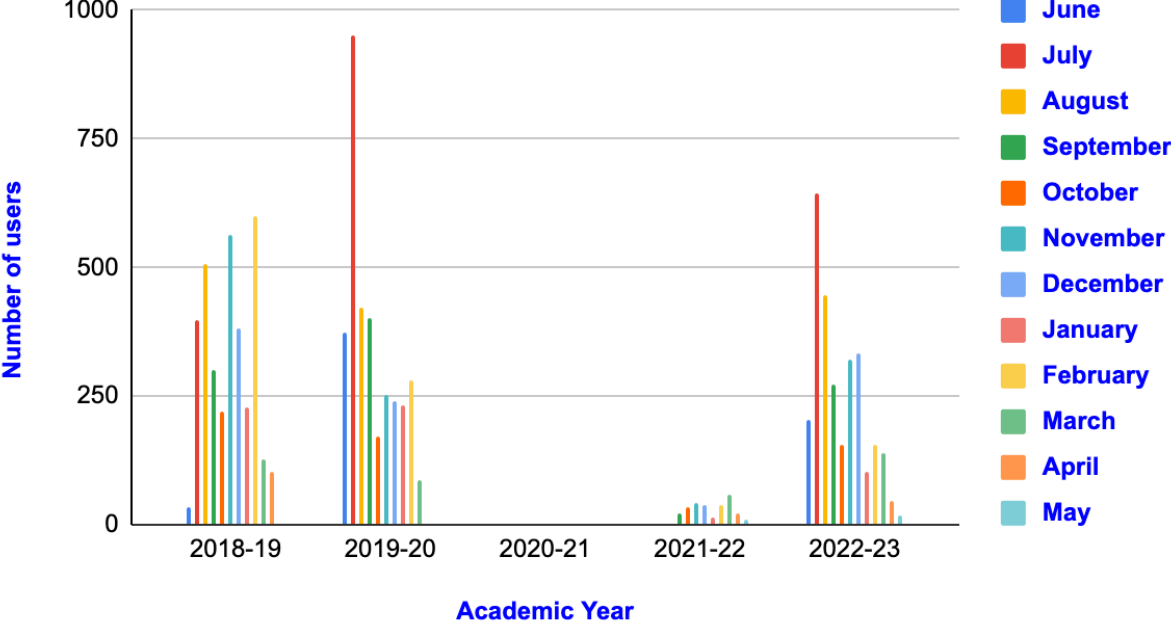

Mrs A V N College Visakhapatnam

4.2.1 Library is automated using Integrated Library Management System (ILMS)

Additional Information

Library usage footfalls are presented in the graph. In graph 1, the number of footfalls in the academic year 2022-23, are shown. In graph 2, The footfalls of last five years are shown in figure 2. The recorded footfalls are nil during the corona period 2020-21. Less number of footfalls recorded during the 2021-22 because of the effect of CORONA.

No of footfalls vs. Month/year 2022-23

Graph 1

Library usage footfalls

Graph 2